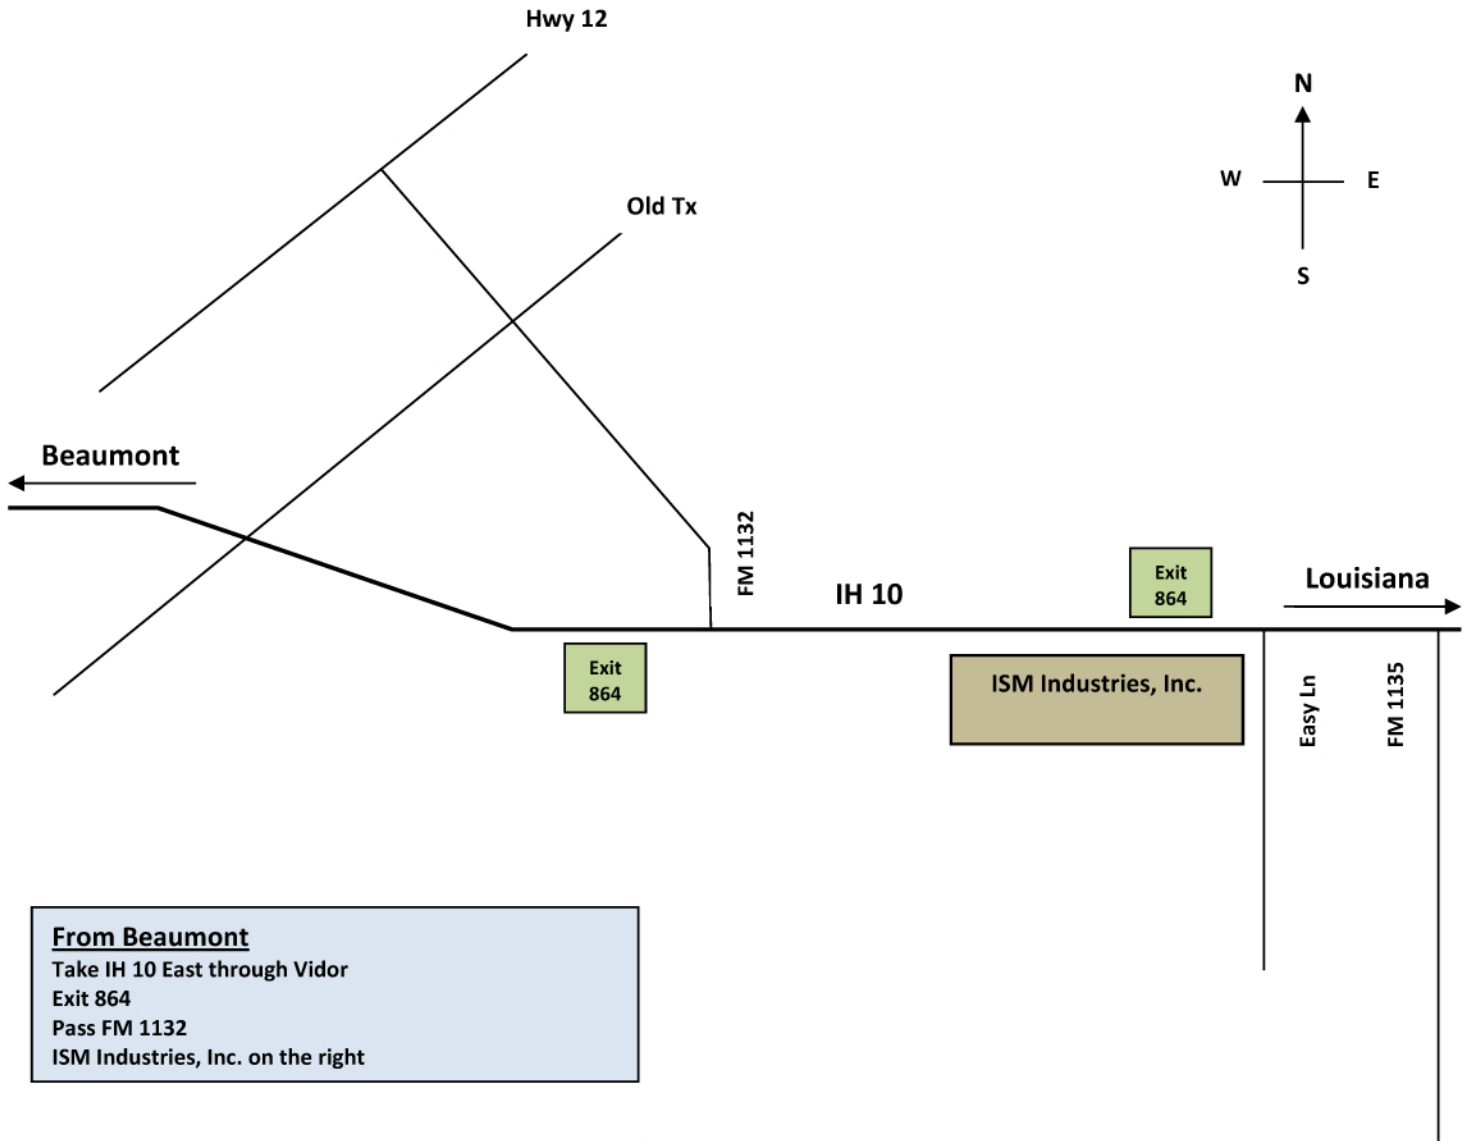

ISM Industries, Inc.  
2650 East Freeway  
Vidor, Texas 77662  
(409)769-7841 - Fax (409)769-7748 - [www.ismfab.com](http://www.ismfab.com)

**From Beaumont**  
Take IH 10 East through Vidor  
Exit 864  
Pass FM 1132  
ISM Industries, Inc. on the right

**From Louisiana**  
Take IH 10 West through Orange  
Exit 864  
Circle underneath overpass at FM 1132  
ISM Industries, Inc. on the right